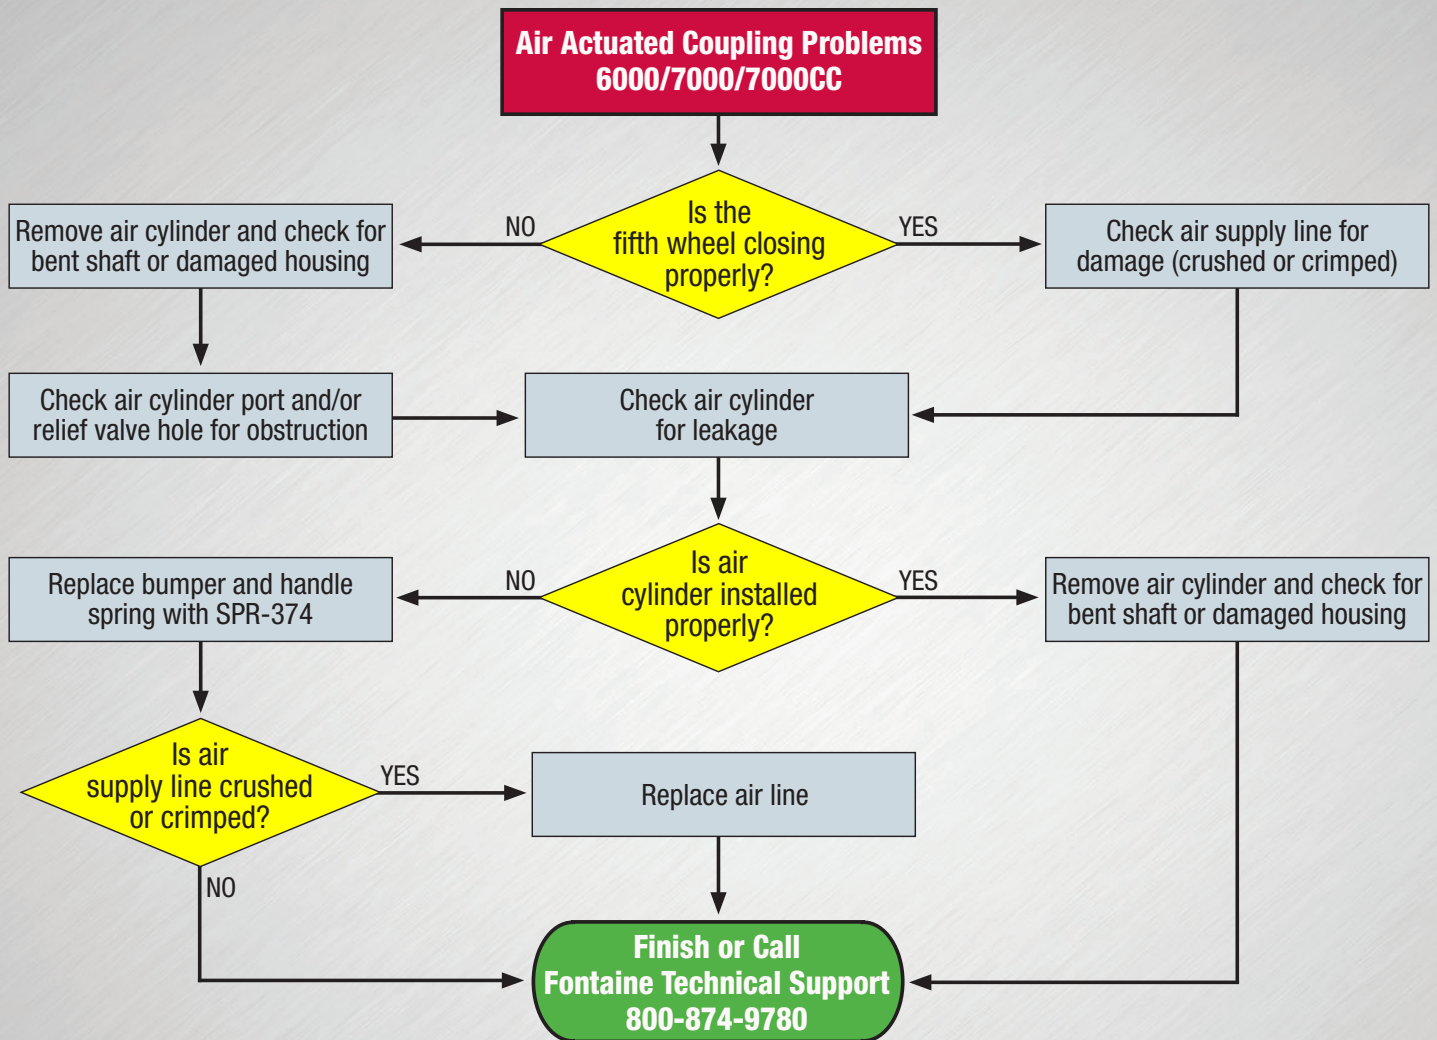

Solutions for Air Actuated Coupling Problems

Troubleshooting Flow Chart 6000/7000 Series

www.fifthwheel.com • 800-874-9780 • Email: parts@fifthwheel.com

@FifthWheelParts
@FontaineParts